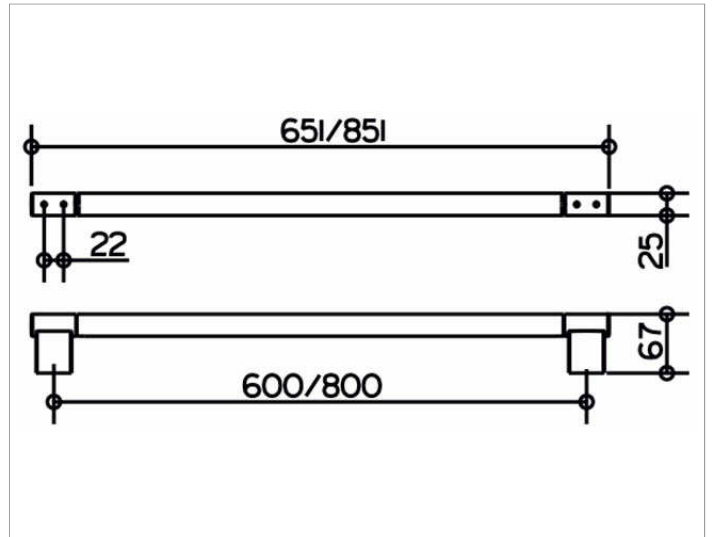

Plan
14901010600 Towel rail

PRODUCT

DRAWING

SURFACE

chrome-plated

DIMENSION

600 mm

SPECIFICATIONS

KEUCO PLAN towel rail 14901010600
 Chrome-plated towel rail, in a stylish yet functional design
 anti static, easy to clean
 Centre to centre 600 mm with overall width of 651 mm
 Depth 67 mm
 The towel rail is fitted with 4 hidden fixing points
 incl. corrosion-free mounting material