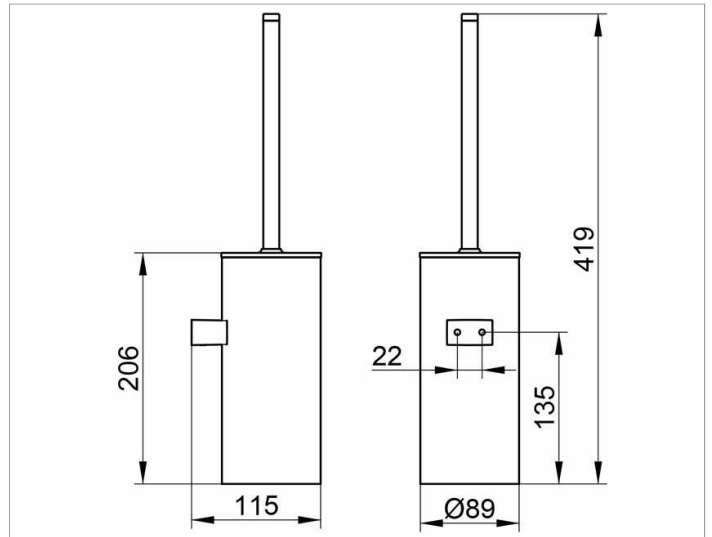

Collection Moll
12769010100 Toilet brush set

PRODUCT

DRAWING

PRODUCT ATTRIBUTES

complete with opaque synthetic insert, brush with handle and lid, spare brush head

SURFACE

chrome-plated/white

SPECIFICATIONS

KEUCO COLLECTION MOLL toilet brush set 12769010100
 Toilet brush set in an esthetic design with slightly rounded edges, with lid, wall mounted model, chrome, synthetic insert, mat, white, brush with lid, white, with chrome-plated handle and spare brush head, white, Total height 419 mm, diameter 88 mm, Projection 115 mm
 The toilet brush set is fitted with 2 hidden fixing points incl. corrosion-free mounting material