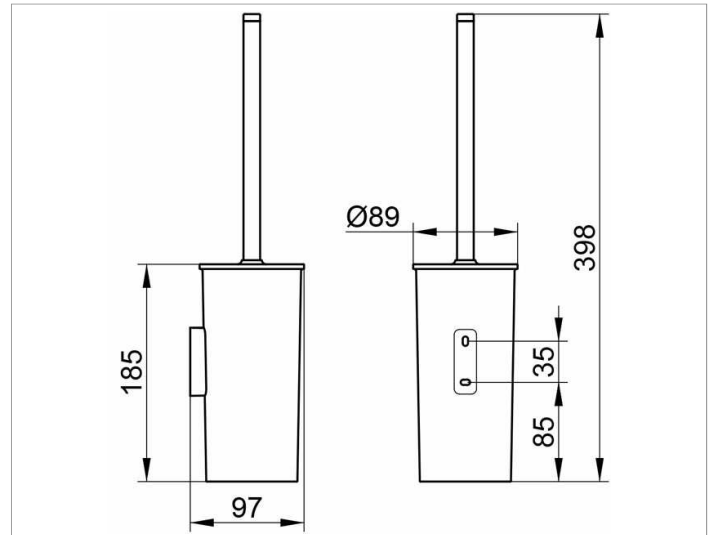

Collection Moll
12764010101 Toilet brush set

PRODUCT

DRAWING

PRODUCT ATTRIBUTES

complete with opaque synthetic insert, brush with handle and lid, spare brush head

SURFACE

chrome-plated/anthracite

SPECIFICATIONS

KEUCO COLLECTION MOLL toilet brush set 12764010101
 Toilet brush set in an esthetic design with slightly rounded edges, with lid, wall mounted model, synthetic insert, mat, anthracite, brush with lid, anthracite, with chrome-plated handle and spare brush head, white, Total height 398 mm, diameter 89 mm, Projection 98 mm
 The toilet brush set is fitted with 2 hidden fixing points incl. corrosion-free mounting material