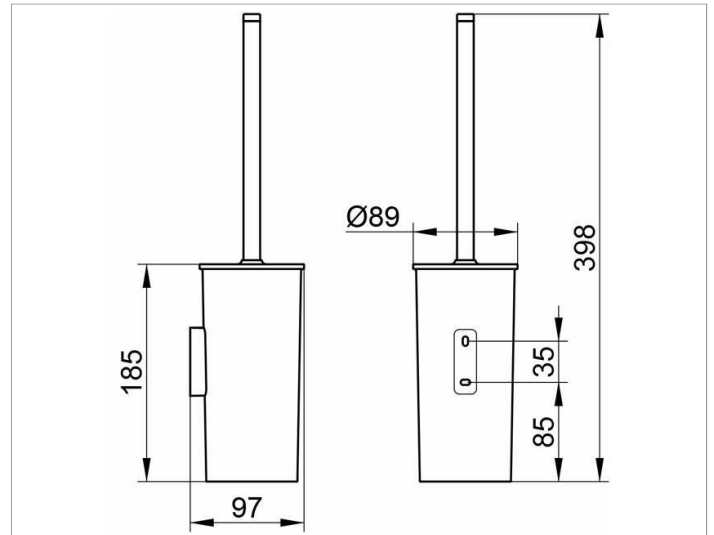

Collection Moll

12764010100 Toilet brush set

PRODUCT

DRAWING

PRODUCT ATTRIBUTES

complete with opaque synthetic insert, brush with handle and lid, spare brush head

SURFACE

chrome-plated/white

SPECIFICATIONS

KEUCO COLLECTION MOLL toilet brush set 12764010100

Toilet brush set in an esthetic design with slightly rounded edges, with lid, wall mounted model, synthetic insert, mat, white, brush with lid, white, with chrome-plated handle and spare brush head, white, Total height 398 mm, diameter 89 mm, Projection 98 mm

The toilet brush set is fitted with 2 hidden fixing points incl. corrosion-free mounting material