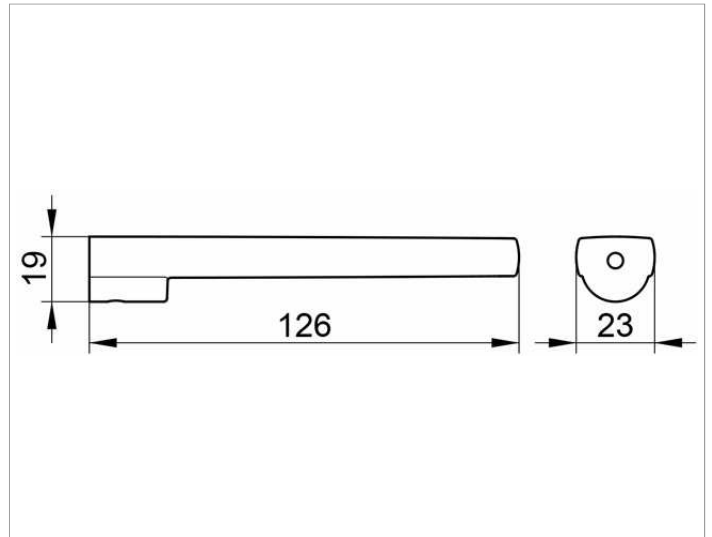

Collection Moll
12763010000 Spare paper holder

PRODUCT

DRAWING

SURFACE

chrome-plated

SPECIFICATIONS

KEUCO COLLECTION MOLL spare paper holder 12763010000
 Chrome-plated spare paper holder in an esthetic design, holder with slightly rounded edges, easy to clean, wall mounted
 Projection: 126 mm
 The spare paper holder is fitted with 1 hidden fixing point incl. corrosion-free mounting material