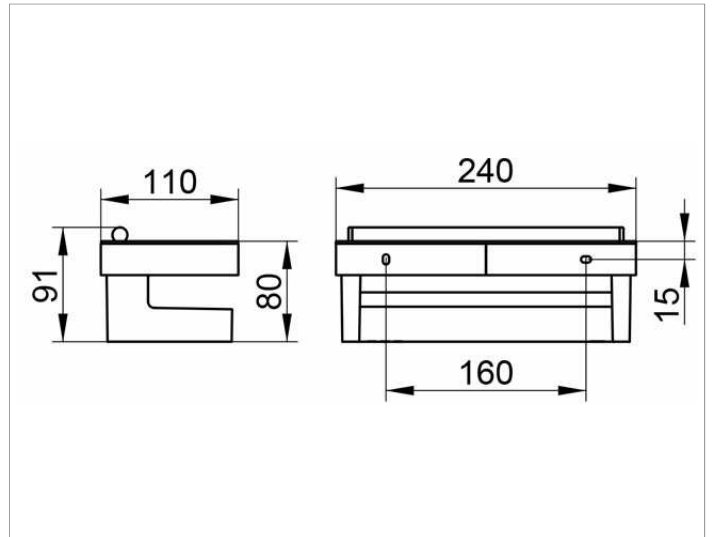

Collection Moll

12759010001 Shower basket

PRODUCT

DRAWING

PRODUCT ATTRIBUTES

3 parts: metal bracket, detachable synthetic insert, soap resistant, shutterproof, uv-protected and integrated glass wiper

SURFACE

chrome-plated/anthracite

DIMENSION

mit Glasabzieher

SPECIFICATIONS

KEUCO COLLECTION MOLL shower basket, with integrated glass scraper, wall mounted 12759010001 Glass scraper, aluminum silver anodized, width 220 mm, height 60 mm
 Chrome-plated metal basket with removable, soap resistant, break-proof and UV- protected, anthracite, easy to clean
 Total depth 110 mm, height 80 mm, total width 240 mm
 The shower basket is fitted with 2 hidden fixing points incl. corrosion-free mounting material