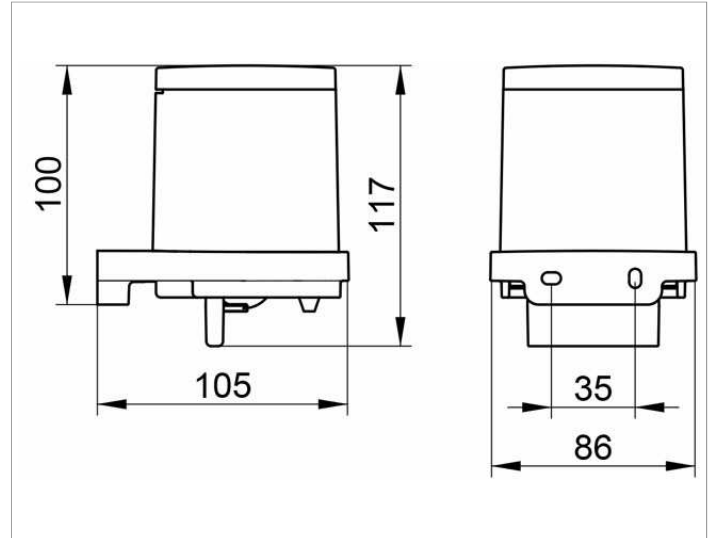

Collection Moll
12752010101 Lotion dispenser

PRODUCT

DRAWING

PRODUCT ATTRIBUTES

acrylic cup matt, complete with holder and pump
for liquid soap
Capacity: approx. 180 ml
Dosage: approx. 0,5ml/stroke

SURFACE