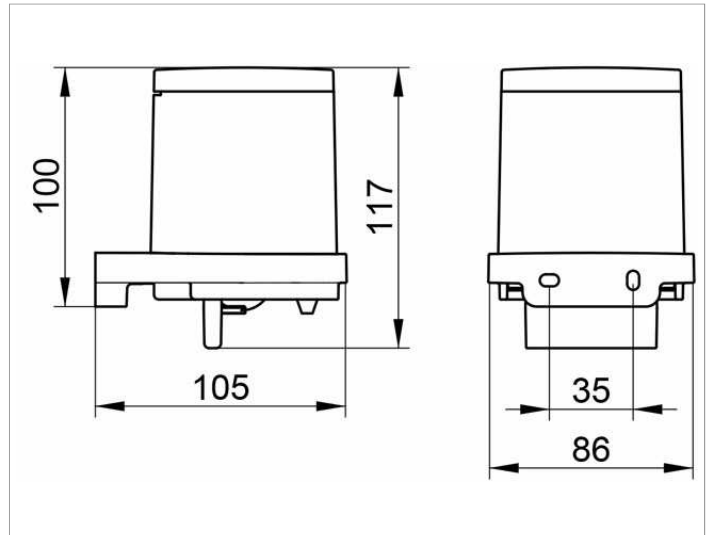

Collection Moll
12752010100 Lotion dispenser

PRODUCT

DRAWING

PRODUCT ATTRIBUTES

acrylic cup matt, complete with holder and pump
 for liquid soap
 Capacity: approx. 180 ml
 Dosage: approx. 0,5ml/stroke

SURFACE

chrome-plated/white

SPECIFICATIONS

KEUCO COLLECTION MOLL lotion dispenser 12752010100 for wall
 installation (180 ml)
 Chrome-plated lotion dispenser in an esthetic design, holder with slightly
 rounded edges, with plastic cup, white, matt
 An exchangeable, high-class and long-lasting pump,
 Capacity: approx. 180 ml, for standard liquid soap,
 Dosage: approx. 0.5 ml/stroke
 Base diameter: 86 mm, Height 100 mm
 Projection: 105 mm
 The lotion dispenser is fitted with two hidden fixing points
 incl. corrosion-free mounting material