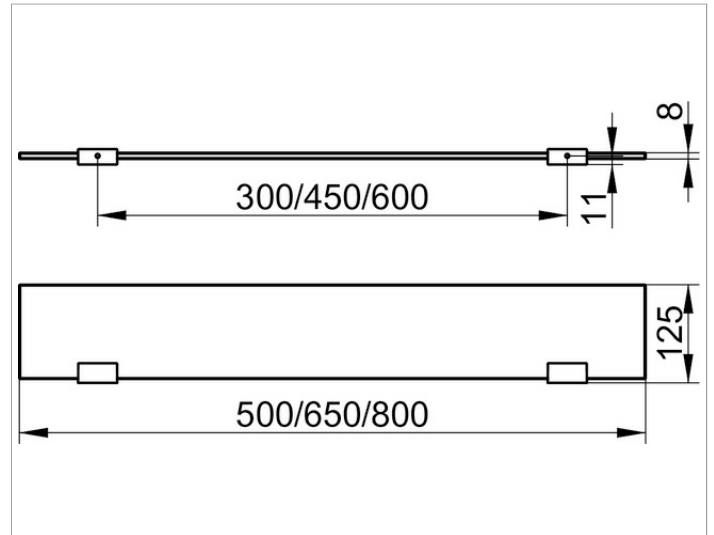

**Collection Moll**

**12710015800 Glass shelf with brackets**

**PRODUCT**

**DRAWING**

**PRODUCT ATTRIBUTES**

complete with crystalline glass shelf  
tempered glass (ESG), without green tinged edge

**SURFACE**

chrome-plated

**DIMENSION**

800 x 120 x 8 mm