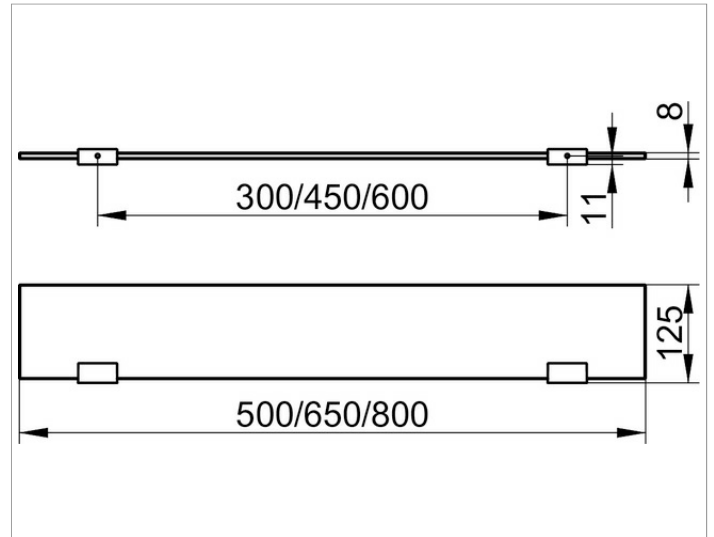

Collection Moll

12710015600 Glass shelf with brackets

PRODUCT

DRAWING

PRODUCT ATTRIBUTES

complete with crystalline glass shelf
tempered glass (ESG), without green tinged edge

SURFACE

chrome-plated

DIMENSION

650 x 120 x 8 mm