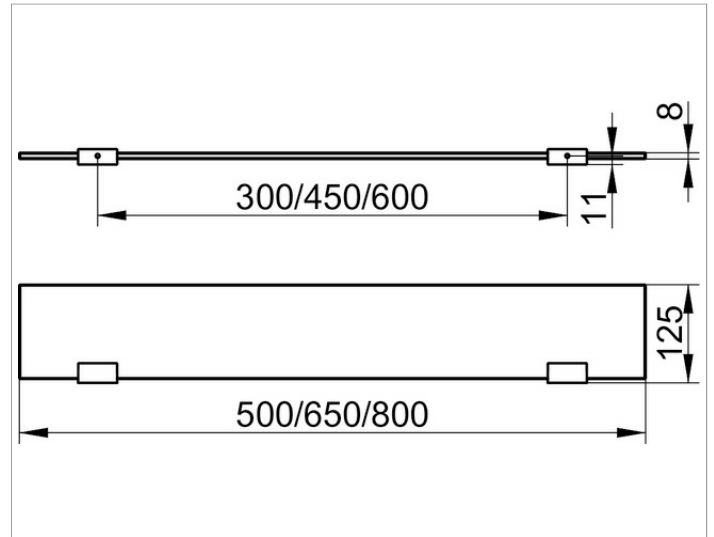

Collection Moll

12710015500 Glass shelf with brackets

PRODUCT

DRAWING

PRODUCT ATTRIBUTES

complete with crystalline glass shelf
tempered glass (ESG), without green tinged edge

SURFACE

chrome-plated

DIMENSION

500 x 120 x 8 mm