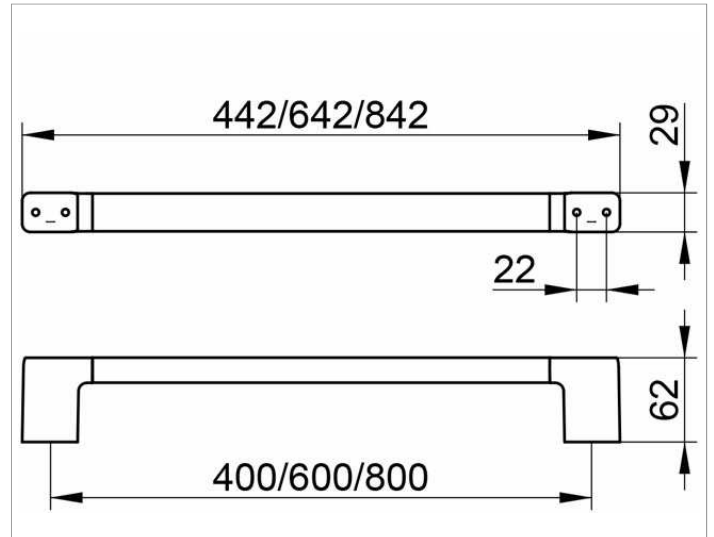

Collection Moll
12701010600 Towel rail

PRODUCT

DRAWING

SURFACE

chrome-plated

DIMENSION

600 mm

SPECIFICATIONS

KEUCO COLLECTION MOLL towel rail 12701010600
 Chrome-plated towel rail, in an esthetic design with slightly rounded edges,
 Anti-static, easy to clean
 Centre to centre 600 mm with overall width of 642 mm
 Depth 62 mm
 The towel rail is fitted with 4 hidden fixing points
 incl. corrosion-free mounting material