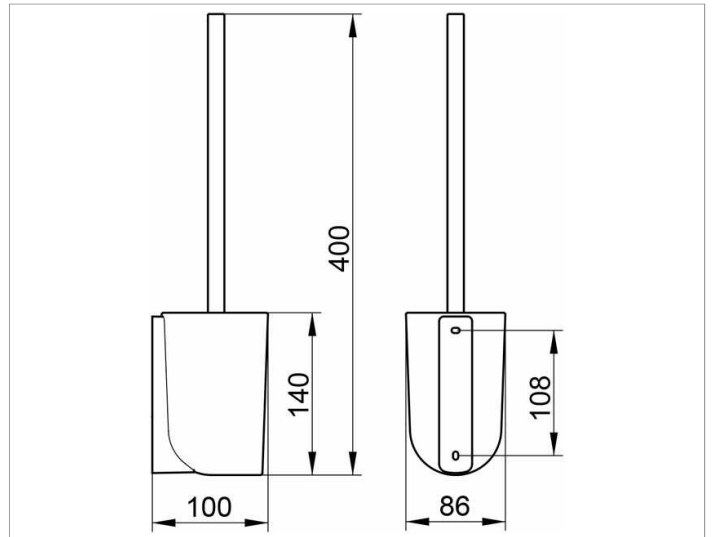

**Elegance NEW**

11669019000 Toilet brush set

**PRODUCT**

**DRAWING**

**PRODUCT ATTRIBUTES**

complete with genuine matt crystal insert,  
brush with handle and spare brush head

**SURFACE**

chrome-plated

**SPECIFICATIONS**

KEUCO ELEGANCE Toilet brush set 11669019000  
Chrome-plated toilet brush set with an elegant shape,  
slightly shaped surfaces with a timeless design,  
Wall mounted model,  
complete with genuine matt crystal insert,  
brush with handle and spare brush head  
Height 140 mm (Height incl. brush 400 mm)  
Width 86 mm  
Projection 100 mm  
The brush set is discretely mounted  
incl. corrosion-free mounting material