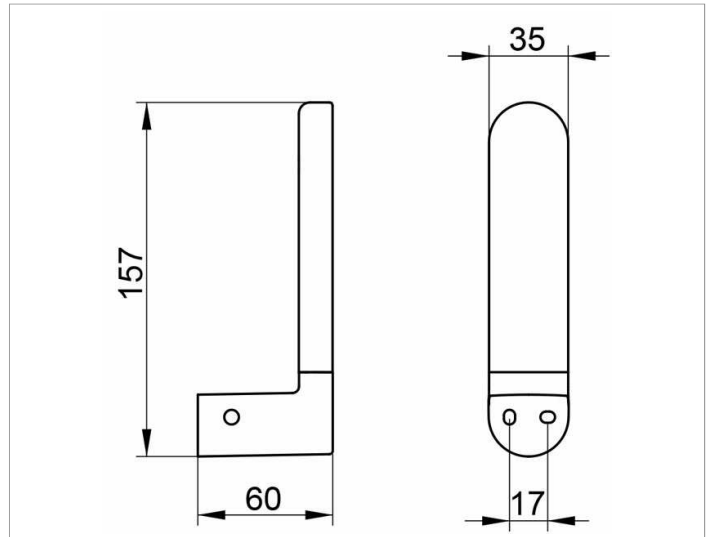

Elegance NEW

11663010000 Spare paper holder

PRODUCT

DRAWING

SURFACE

chrome-plated

SPECIFICATIONS

KEUCO ELEGANCE spare paper holder 11663010000

Chrome-plated Toilet spare paper holder with an elegant shape, slightly shaped surfaces with a timeless design, easy to clean,

for Wall mounting

Height 157 mm,

Width 35 mm,

Projection 60 mm

The Toilet paper replacement roll grip will be discretely mounted incl. corrosion-free mounting material