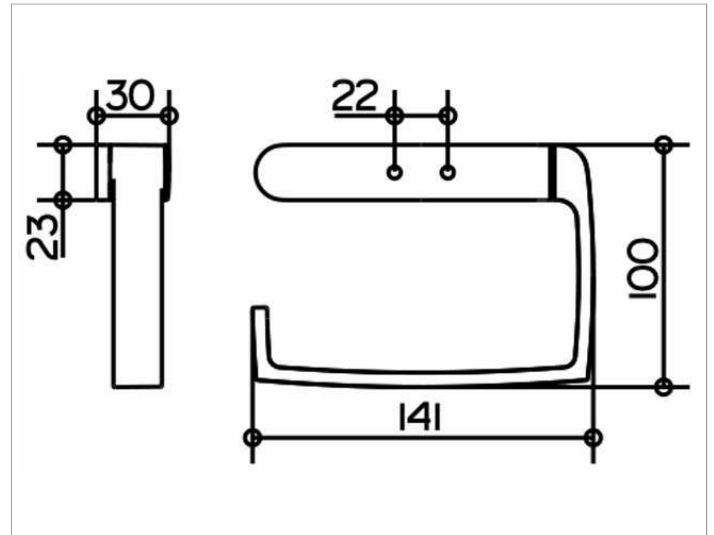

**Elegance NEW**

11662010000 Toilet paper holder

**PRODUCT**

**DRAWING**

**PRODUCT ATTRIBUTES**

open form  
for 100/120 mm wide paper rolls

**SURFACE**

chrome-plated

**SPECIFICATIONS**

KEUCO ELEGANCE Toilet paper grip 11662010000, open form  
Chrome-plated Toilet paper holder with an elegant shape,  
slightly shaped surfaces with a timeless design,  
easy to clean,  
for Wall mounting  
for 100/120 mm wide paper rolls  
Width 141 mm,  
height 100 mm  
Projection 30 mm  
The Toilet paper holder will be discretely mounted  
incl. corrosion-free mounting material