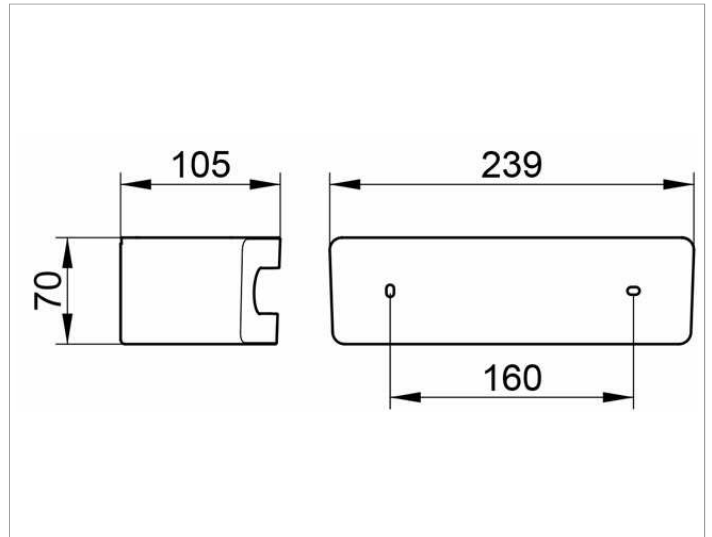

Elegance NEW

11658010001 Shower basket

PRODUCT

DRAWING

PRODUCT ATTRIBUTES

two parts: metal basket and detachable synthetic insert, soap resistant, shutterproof, uv-protected

SURFACE

chrome-plated/anthracite

SPECIFICATIONS

KEUCO ELEGANCE sponge wire basket 11658010001

Two parts: metal basket (chrome-plated) and detachable (anthracite) Synthetic insert, soap resistant, unbreakable, uv-protected chrome-plated sponge basket for corner installation in an elegant design, easy to clean, total depth 105 mm, width 239 mm, height 70 mm, incl. corrosion-free mounting material