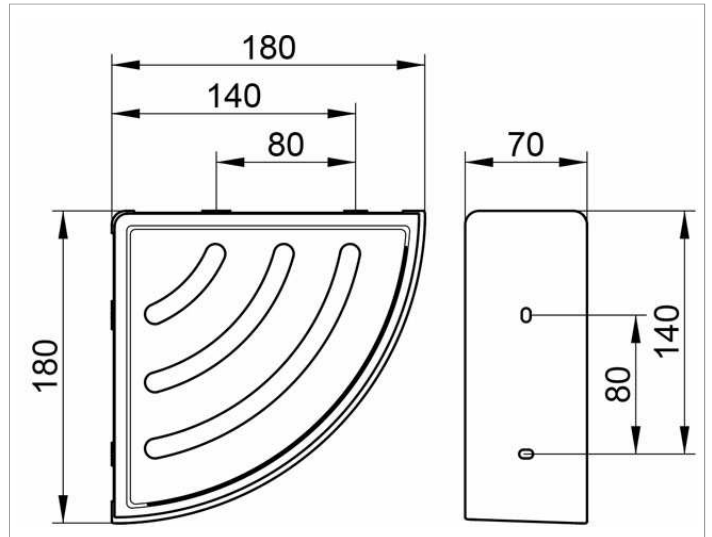

Elegance NEW

11657010001 Shower basket for corner installation

PRODUCT

DRAWING

PRODUCT ATTRIBUTES

two parts: metal basket and detachable synthetic insert, soap resistant, shutterproof, uv-protected

SURFACE

chrome-plated/anthracite

SPECIFICATIONS

KEUCO ELEGANCE sponge basket for corner installation 11657010001
 Two parts: metal basket (chrome-plated) and detachable (anthracite)
 Synthetic insert, soap resistant, unbreakable, uv-protected
 chrome-plated sponge basket for corner installation in an elegant design,
 easy to clean,
 total depth 177 mm, width 251 mm, height 70 mm, projection 180mm
 incl. corrosion-free mounting material