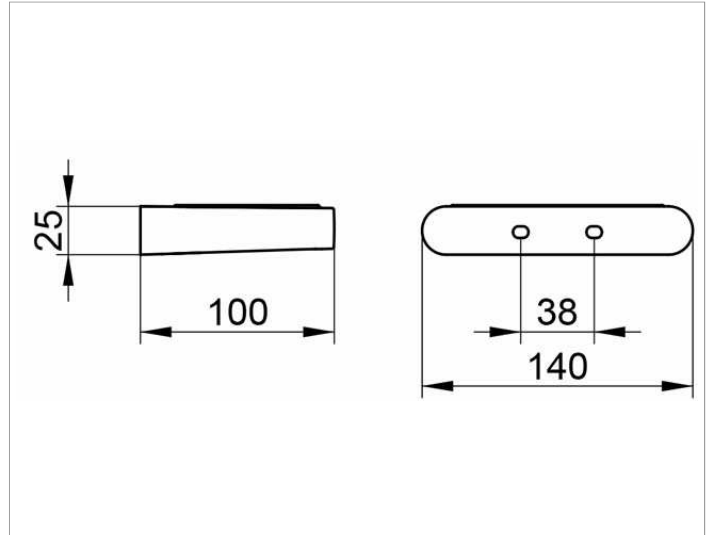

**Elegance NEW**  
11655019000 Soap holder

**PRODUCT**

**DRAWING**

**PRODUCT ATTRIBUTES**

with detachable crystal soap dish matt

**SURFACE**

chrome-plated

**SPECIFICATIONS**

KEUCO ELEGANCE Soap holder  
11655019000  
for Wall mounting,  
with detachable crystal soap dish matt,  
with an elegant shape,  
slightly shaped surfaces with a timeless design,  
easy to clean  
Height 26 mm,  
Width 140 mm,  
Projection 100 mm  
The Soap dish will be discretely mounted  
incl. corrosion-free mounting material