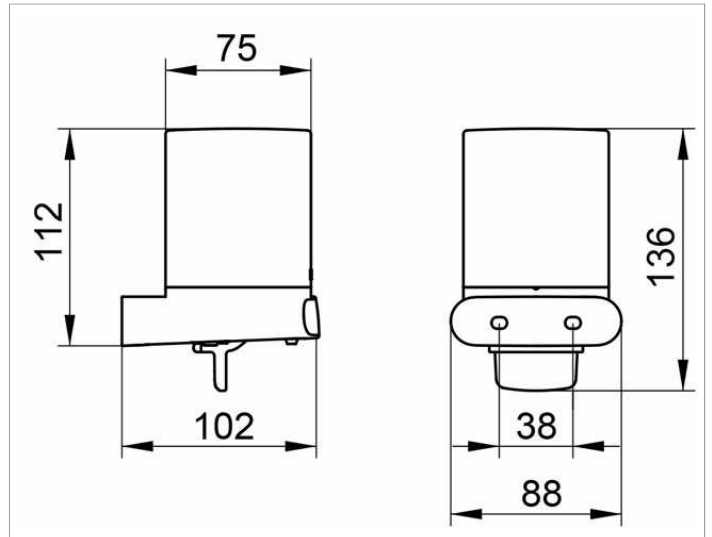

**Elegance NEW**  
**11652019000 Lotion dispenser**

**PRODUCT**

**DRAWING**

**PRODUCT ATTRIBUTES**

crystal glass matt, complete with holder and pump  
 for liquid soap  
 Capacity: approx. 180 ml  
 Dosage: approx. 0,5ml/stroke

**SURFACE**

chrome-plated

**SPECIFICATIONS**

KEUCO ELEGANCE Lotion dispenser 11652019000  
 Crystal glass matt,  
 Complete with holder and pump  
 for liquid soap  
 with an elegant shape,  
 slightly shaped surfaces with a timeless design,  
 easy to clean, for liquid soap  
 Capacity: approx. 180 ml,  
 Dosage: 0.5 ml/stroke  
 Height 135 mm,  
 Projection 102 mm,  
 The lotion dispenser will be discretely mounted  
 incl. corrosion-free mounting material