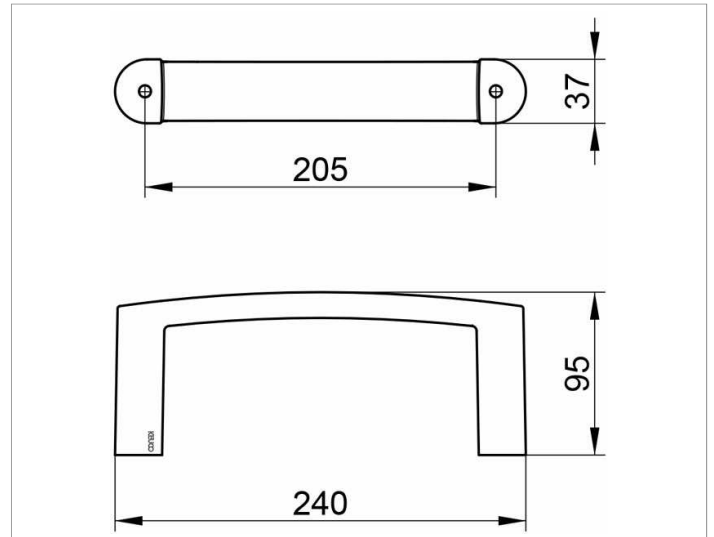

Elegance NEW
11621010000 Towel ring

PRODUCT

DRAWING

SURFACE

chrome-plated

DIMENSION

95 mm

SPECIFICATIONS

KEUCO ELEGANCE Towel ring 11621010000
 Chrome-plated Towel ring with an elegant shape,
 slightly oval profile,
 slightly shaped surface with a timeless design,
 Projection: 95 mm,
 Length 240 mm
 The Towel hook will be discretely mounted
 incl. corrosion-free mounting material