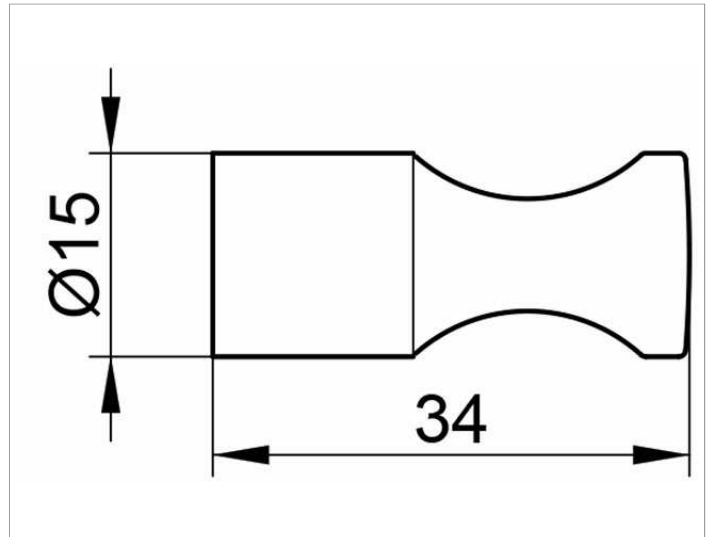

Elegance NEW  
11614010000 Towel hook

**PRODUCT**

**DRAWING**

**SURFACE**

chrome-plated

**SPECIFICATIONS**

KEUCO ELEGANCE Towel hook double 11614010000  
Chrome-plated Double towel hook with an elegant shape,  
slightly shaped surface,  
with a timeless design  
Projection 34 mm  
The Towel hook will be discretely mounted  
incl. corrosion-free mounting material