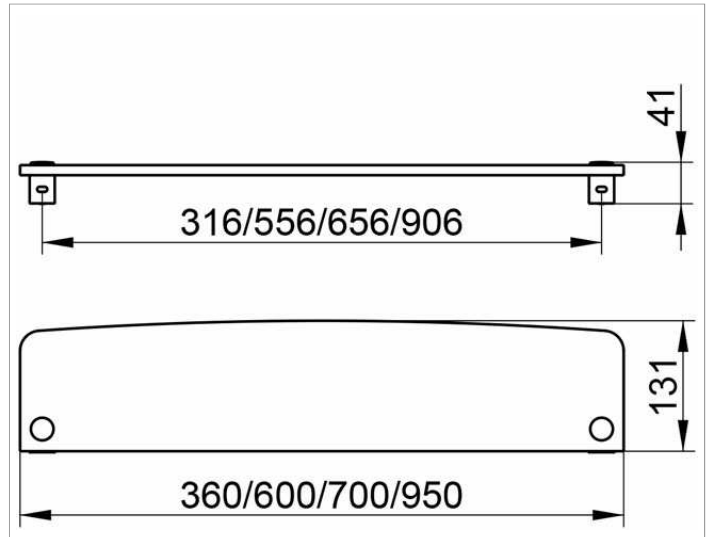

Elegance NEW

11610010000 Pair of shelf brackets

PRODUCT

DRAWING

PRODUCT ATTRIBUTES

without shelf

SURFACE

chrome-plated

NOTE

Brackets and shelf to be ordered separately.

SPECIFICATIONS

KEUCO ELEGANCE Pair of shelf brackets 11610010000
 without shelf
 Chrome-plated
 shelf brackets with an elegant shape,
 timeless Design,
 to fit with The Crystalline glass shelf Cat-no. 11610005600,
 11610005700, 11610005900
 the Crystal glass plate Cat-no. 11610009600, 11610009700,
 11610009900
 The shelf brackets will be discretely mounted
 incl. corrosion-free mounting material
 Brackets and shelf to be ordered separately!