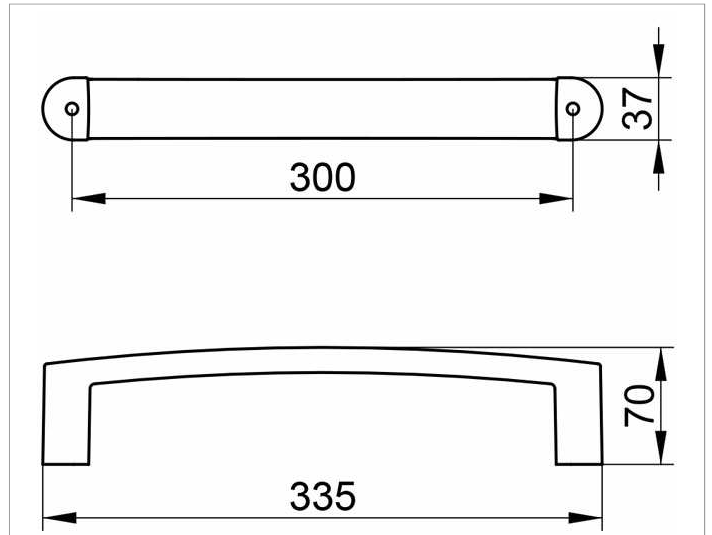

Elegance NEW
11607010000 Grab bar

PRODUCT

DRAWING

SURFACE

chrome-plated

DIMENSION

300 mm

SPECIFICATIONS

KEUCO ELEGANCE grab rail 11607010000
 Chrome-plated Towel rail
 Elegant, oval profile,
 slightly shaped surfaces in a timeless design,
 solid wall mounting in zinc cast,
 Load bearing up to 115 kg,
 easy to clean
 Axle measurement 300 mm,
 Total width of 335 mm
 Projection 75 mm
 incl. corrosion-free mounting material
 TÜV certificated