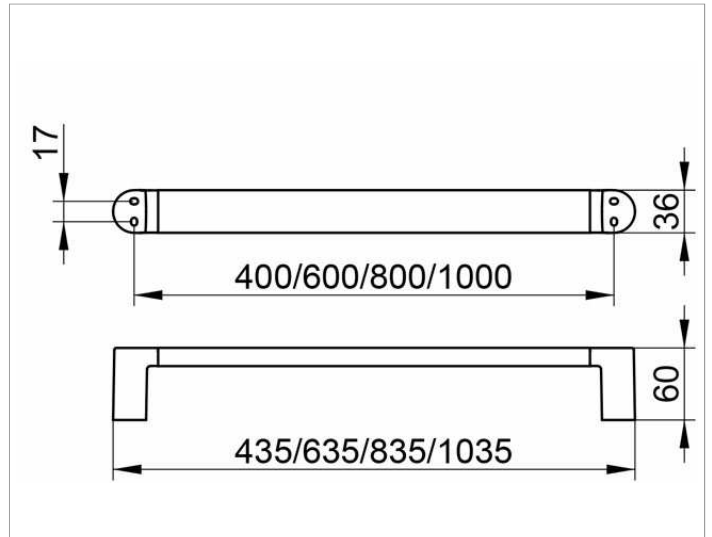

**Elegance NEW**  
**11601011000 Towel rail**

**PRODUCT**

**DRAWING**

**SURFACE**

chrome-plated

**DIMENSION**

1000 mm

**SPECIFICATIONS**

KEUCO ELEGANCE Towel rail 11601011000  
 Chrome-plated Towel rail  
 Elegant, oval profile,  
 slightly shaped surfaces in a timeless design,  
 solid wall mounting in zinc cast,  
 easy to clean  
 Axle measurement 1000 mm,  
 Total width of 1035 mm  
 Projection 60 mm  
 incl. corrosion-free mounting material