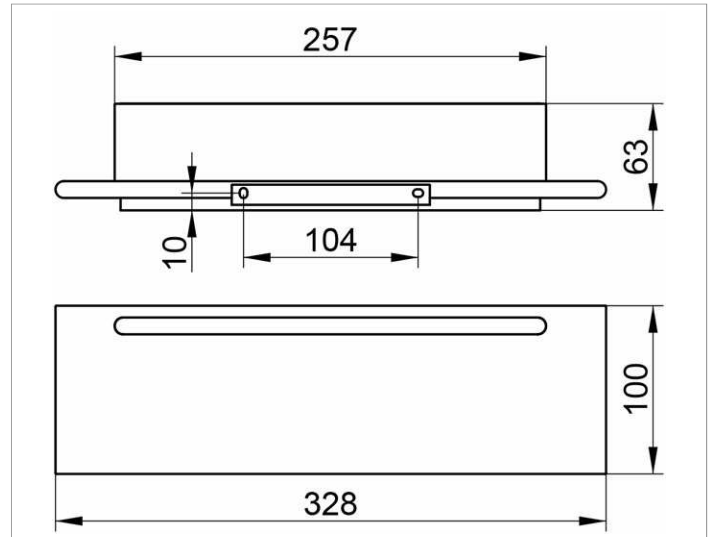

Edition 400

11559170000 Shower shelf

**PRODUCT**

**DRAWING**

**PRODUCT ATTRIBUTES**

with integrated glass wiper

**SURFACE**

aluminium silver anodized (E6 EV1)/white (RAL 9010)

**NOTE**

not available in special surfaces

**SPECIFICATIONS**

KEUCO Edition 400 shower shelf with integrated glass wiper, 11559170000 shower shelf made from solid aluminium, aluminium silver-anodized (E6 EV1)/white, with integrated glass wiper, wall-mounted, with slightly rounded edges, Width 328 mm, thickness 17 mm, depth 100 mm, total height 63 mm, the shower shelf is fitted concealed, delivery includes anti-corrosion fixings