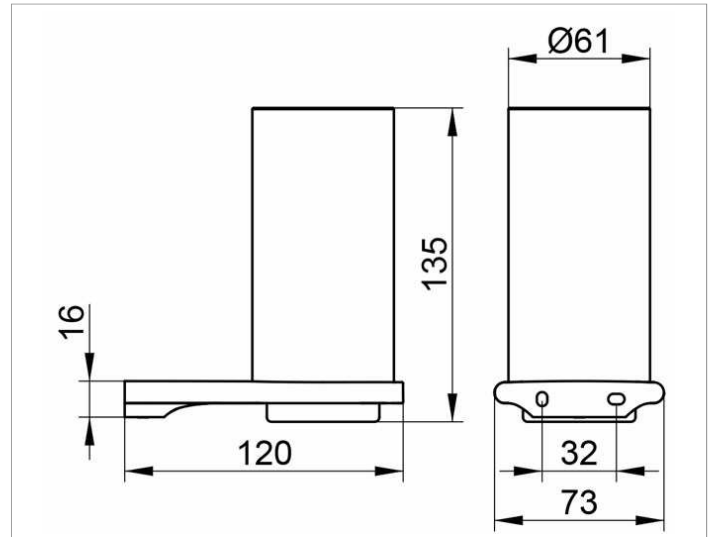

Edition 400

11550019000 Tumbler holder

PRODUCT

DRAWING

PRODUCT ATTRIBUTES

complete with crystal glass

SURFACE

chrome-plated

SPECIFICATIONS

KEUCO Edition tumbler holder, 11550019000
tumbler holder in sculptural design,
chrome-plated holder with slightly rounded edges,
complete with crystal glass, easy to clean,
width 73 mm, height 133 mm, depth 120 mm,
the holder is fitted concealed,
delivery includes anti-corrosion fixings