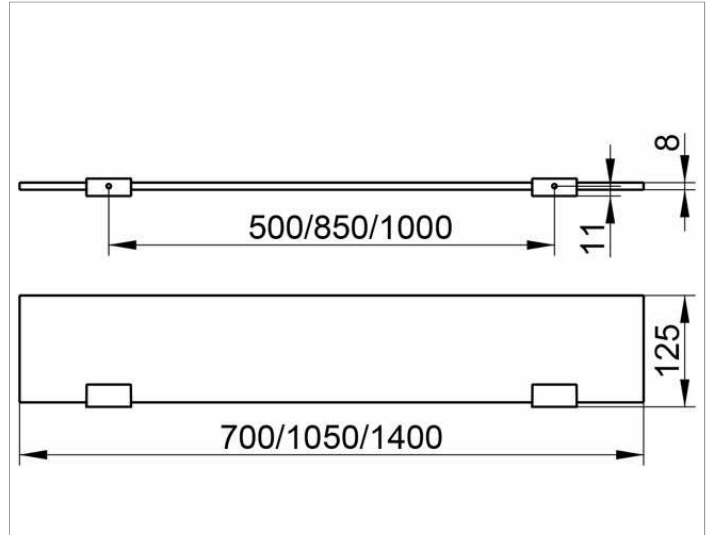

Edition 400

11510015700 Glass shelf with brackets

PRODUCT

DRAWING

PRODUCT ATTRIBUTES

complete with crystalline glass shelf, tempered glass (ESG)

SURFACE

chrome-plated

DIMENSION

700 x 125 x 8 mm

SPECIFICATIONS

KEUCO Edition 400 glass shelf with brackets, 11510015700

Glass shelf complete consisting of
 2 chrome-plated brackets
 with crystalline glass shelf,
 tempered glass (ESG),
 Dimensions 700 x 8 x 125 mm,
 the brackets are fitted concealed,
 delivery includes anti-corrosion fixings