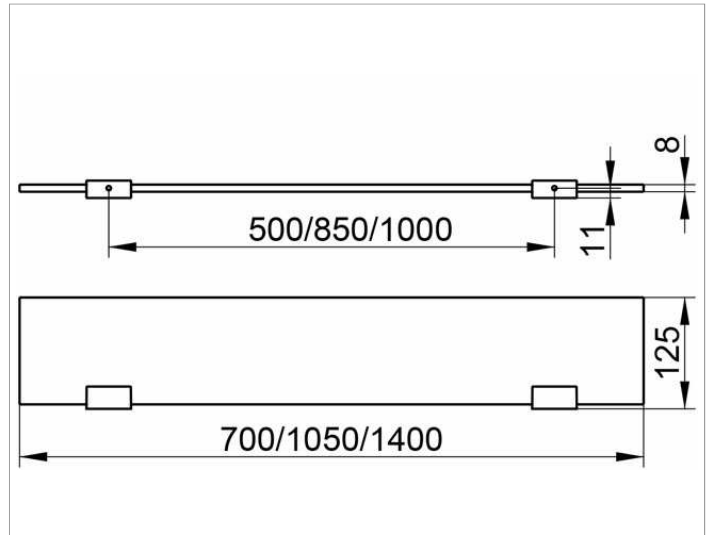

Edition 400

11510015100 Glass shelf with brackets

PRODUCT

DRAWING

PRODUCT ATTRIBUTES

complete with crystalline glass shelf, tempered glass (ESG)

SURFACE

chrome-plated

DIMENSION

1050 x 120 x 8 mm

SPECIFICATIONS

KEUCO Edition 400 glass shelf with brackets, 11510015100

Glass shelf complete consisting of
2 chrome-plated brackets
with crystalline glass shelf,
tempered glass (ESG),
Dimensions 1050 x 8 x 125 mm,
the brackets are fitted concealed,
delivery includes anti-corrosion fixings