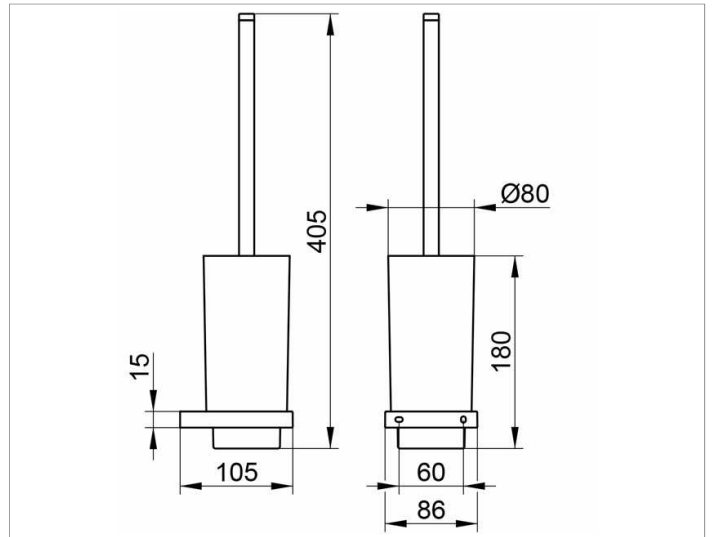

Edition 11

11164019000 Toilet brush set

**PRODUCT**

**DRAWING**

**PRODUCT ATTRIBUTES**

complete with crystal glass insert matt, brush and spare brush head

**SURFACE**

chrome-plated

**SPECIFICATIONS**

KEUCO EDITION 11 Toilet brushes 11164019000

High-gloss chrome plated toilet brush set in clear-cut design and geometric shapes,

Wall model, complete with frosted crystal glass insert and brush with handle and brush head replacement

removable frosted crystal used for easy cleaning

Height 180 mm (height includes brush 401 mm), diameter 80 mm 105 mm

The toilet brush set has 2 mounting points

delivery with corrosion resistant mounting hardware