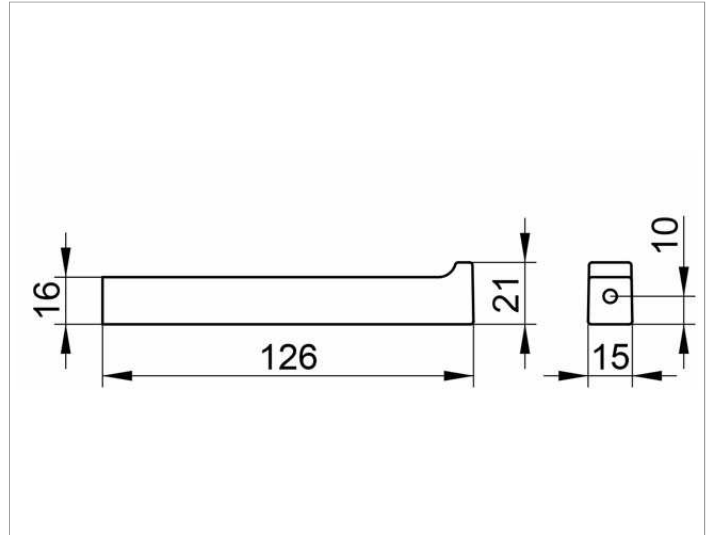

Edition 11

11163010000 Spare paper holder

PRODUCT

DRAWING

SURFACE

chrome-plated

SPECIFICATIONS

KEUCO EDITION 11 spare toilet paper roll holder 11163010000
chromed replacement toilet paper roll holder in clear-cut design and
geometric shapes, easy to clean,
Height 21 mm, width 15 mm, 126 mm projection
delivery with corrosion resistant mounting hardware