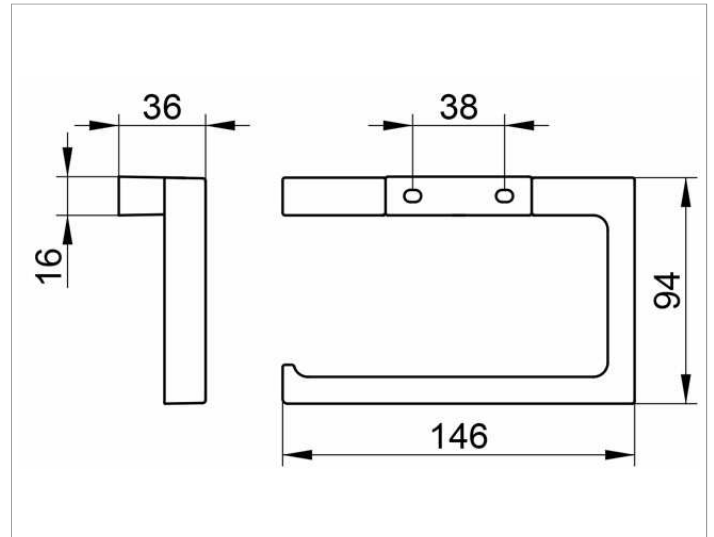

Edition 11

11162010000 Toilet paper holder

**PRODUCT**

**DRAWING**

**PRODUCT ATTRIBUTES**

open form  
for 100/120 mm wide paper rolls

**SURFACE**

chrome-plated

**SPECIFICATIONS**

KEUCO EDITION 11 toilet paper holder 11162010000  
chromed toilet paper holder in a clear-cut design and geometric shapes,  
easy to clean, wall-mount  
open design  
for rolls up to 120 mm  
Width 146 mm, height 94 mm, overhang 36 mm  
delivery with corrosion resistant mounting hardware