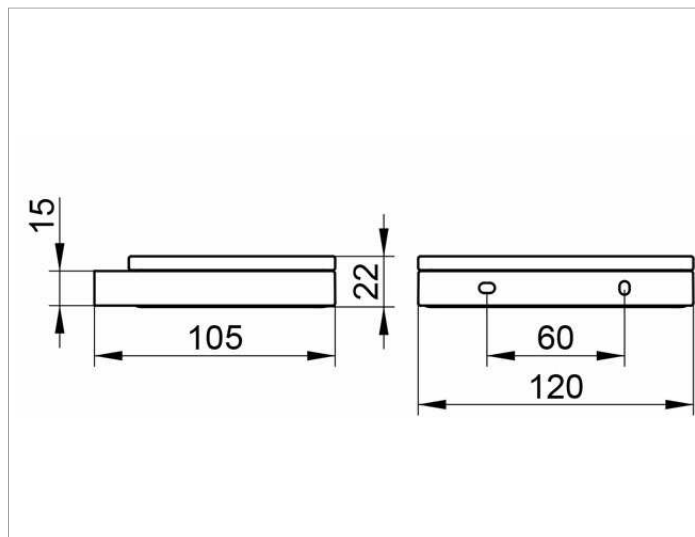

Edition 11

11155019000 Soap holder

PRODUCT

DRAWING

PRODUCT ATTRIBUTES

with detachable crystal soap dish

SURFACE

chrome-plated