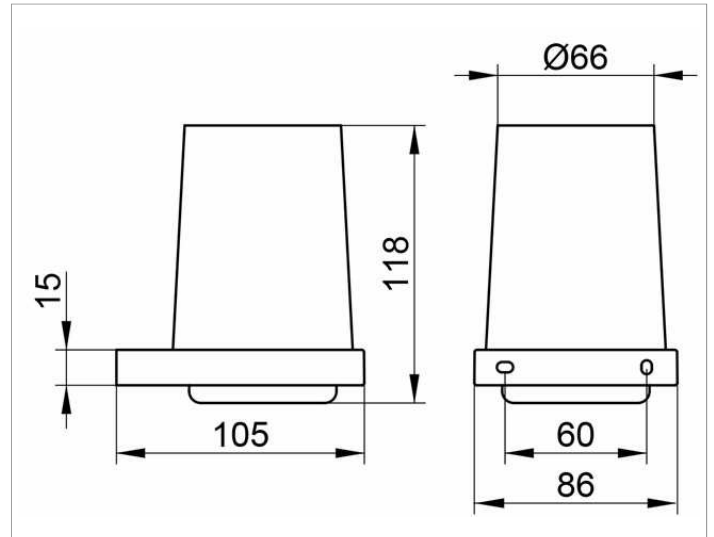

Edition 11

11150019000 Tumbler holder

PRODUCT

DRAWING

PRODUCT ATTRIBUTES

complete with glass tumbler, hand-blown

SURFACE

chrome-plated

SPECIFICATIONS

KEUCO EDITION 11 11150019000 glass holder with crystal glass for wall mounting, complete
 chromed glass holder in a clear-cut design and geometric shapes, easy to clean,
 Holder with frosted crystal glass Item no. 11150009000
 Height 114 mm, 105 mm, width 86 mm
 delivery with corrosion resistant mounting hardware