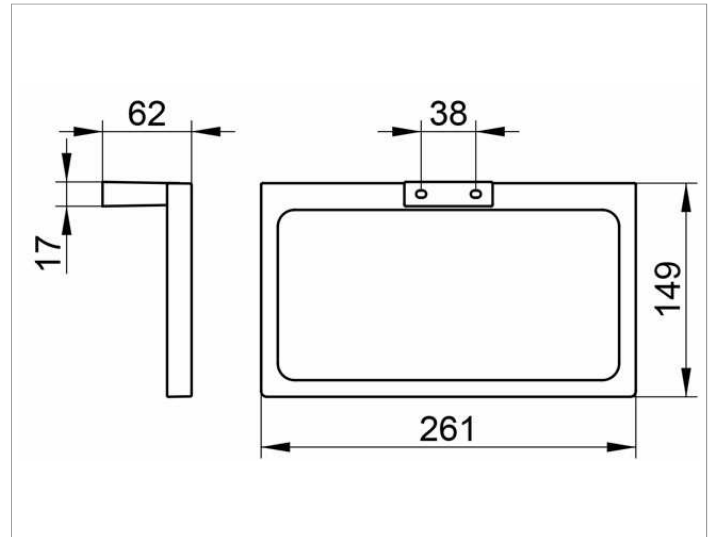

Edition 11

11121010000 Towel ring

**PRODUCT**

**DRAWING**

**SURFACE**

chrome-plated

**SPECIFICATIONS**

KEUCO EDITION 11 11121010000 towel ring  
chromed towel ring in formal design and clear geometric shapes  
Width 261 mm Depth: 62 mm,  
delivery with corrosion resistant mounting hardware