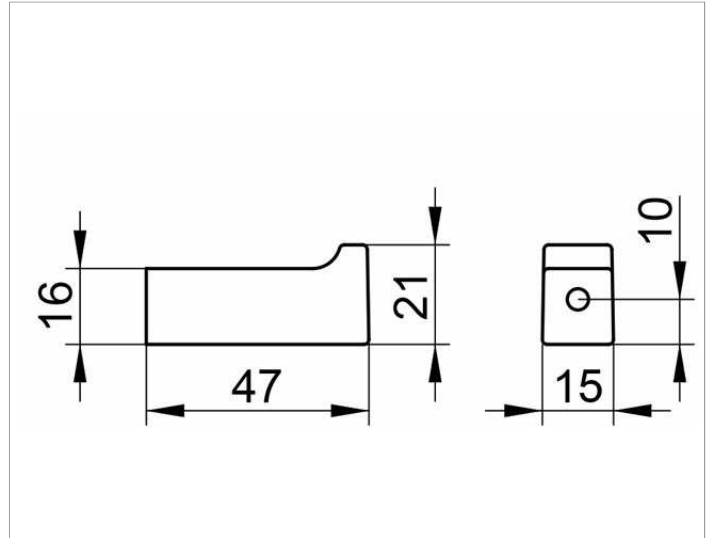

Edition 11

11114010000 Towel hook

PRODUCT

DRAWING

SURFACE

chrome-plated

SPECIFICATIONS

KEUCO EDITION 11 towel hooks 11114010000
chromed towel hooks and clear-cut design in geometric shapes
Radius 47 mm, max. Height 21 mm
Delivery with corrosion resistant mounting hardware