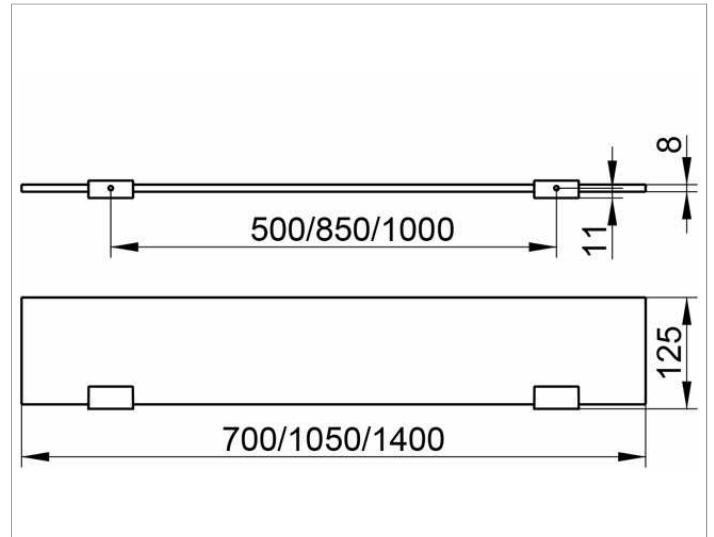

Edition 11

11110015700 Glass shelf with brackets

PRODUCT

DRAWING

PRODUCT ATTRIBUTES

complete with crystalline glass shelf, tempered glass (ESG)

SURFACE

chrome-plated

DIMENSION

700 x 125 x 8 mm