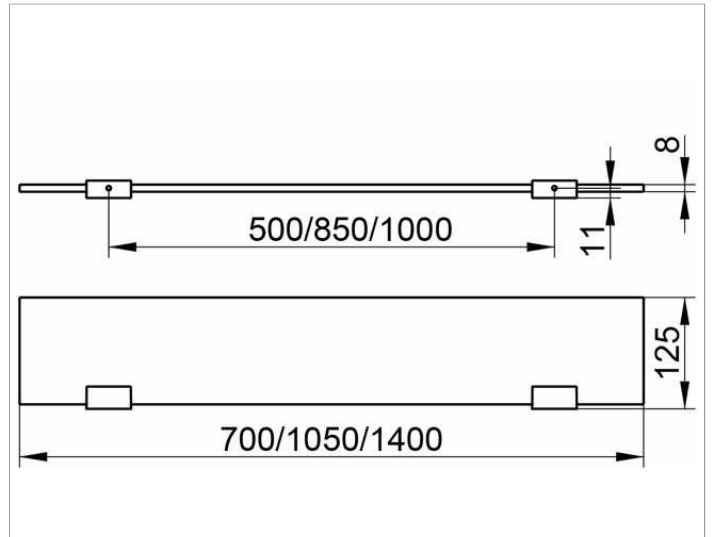

Edition 11

11110015100 Glass shelf with brackets

**PRODUCT**

**DRAWING**

**PRODUCT ATTRIBUTES**

complete with crystalline glass shelf, tempered glass (ESG)

**SURFACE**

chrome-plated

**DIMENSION**

1050 x 125 x 8 mm