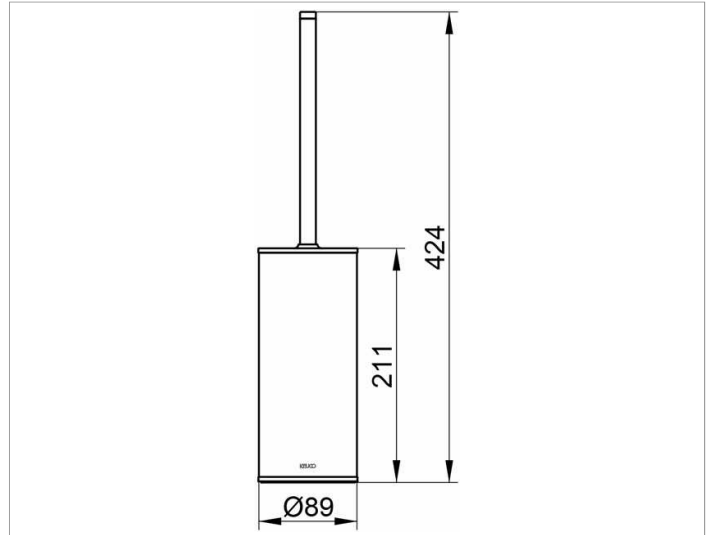

Generic items

04969010101 Toilet brush set

PRODUCT

DRAWING

PRODUCT ATTRIBUTES

floor-standing model, complete with opaque synthetic insert,
brush with handle and lid, spare brush head

SURFACE

chrome-plated/anthracite