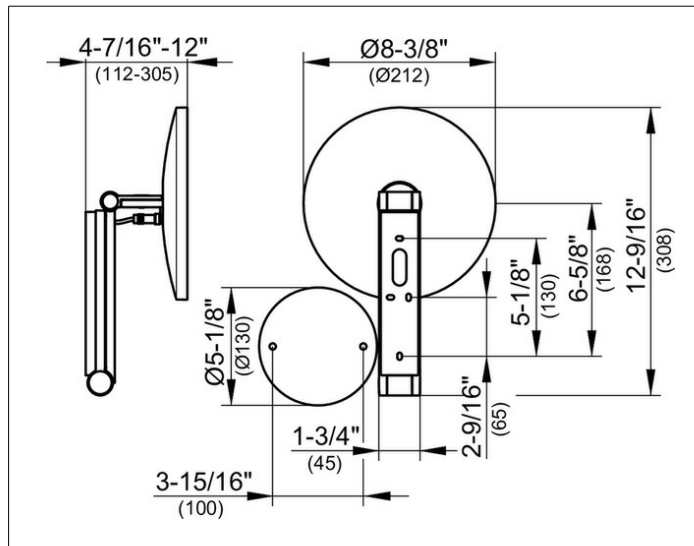

Cosmetic mirrors

17612019052 Cosmetic mirror

PRODUCT

DRAWING

PRODUCT ATTRIBUTES

illuminated, 5-stage adjustable light color from 2700 kelvin (warm white) to 6500 kelvin (daylight), glass control panel, in-wall cable layout, on pivoted arm adjustable in three dimensions, one-sided mirror, magnification factor x 5

Operation:

Glass control panel with capacitive touch sensor and LED display

Power supply:

Connection via hard wire installation, concealed power cable

12 V in-wall adapter, input 110 V, standby consumption: < 0.5 watt

on pivoted rail,

surface wall-mounted with 4 fixing points

for an optimal load distribution

adjustable in three dimensions, one-sided mirror, concave

magnification factor x 5,

Height wall mounting 7-1/8", Width ca. 1-3/4",

max. Height ca. 19-11/16", External diameter 8-3/8",

max. depth ca. 11-3/4",

Power supply via hard wire installation,

concealed power cable

12 V in-wall adapter, input 110 V,

standby consumption: < 0.5 watt