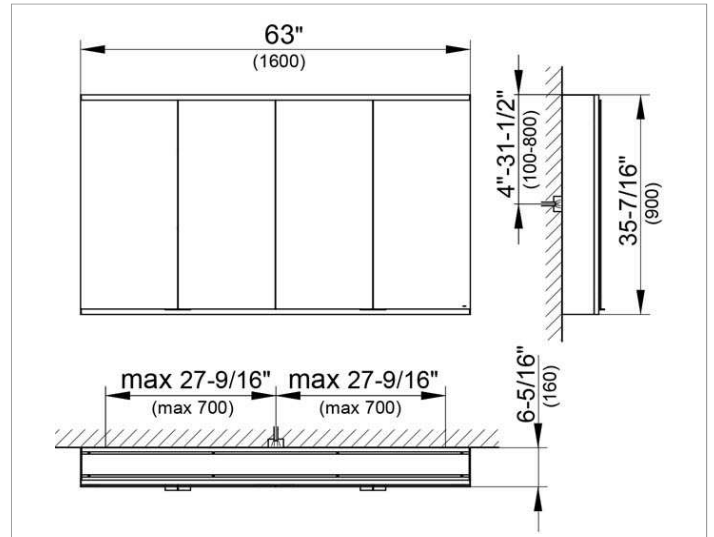

Royal Modular 2.0
800411161105400 Mirror cabinet

PRODUCT

DRAWING

EEK: A++, A+, A ,

SURFACE

silver anodized

DIMENSION

62,99 x 35,43 x 6,3 "