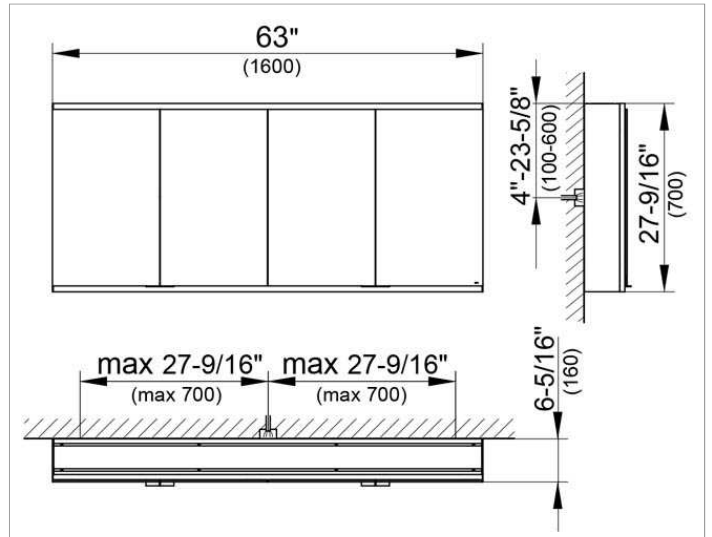

Royal Modular 2.0
800411160105500 Mirror cabinet

PRODUCT

DRAWING

EEK: A++, A+, A ,

SURFACE

silver anodized

DIMENSION

62,99 x 27,56 x 6,3 "