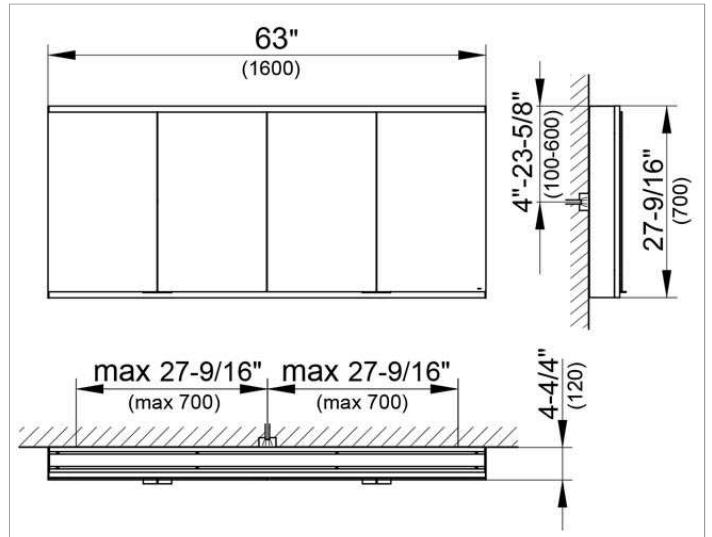

Royal Modular 2.0
800411160005400 Mirror cabinet

PRODUCT

DRAWING

EEK: A++, A+, A ,

SURFACE

silver anodized

DIMENSION

62,99 x 27,56 x 4,72 "