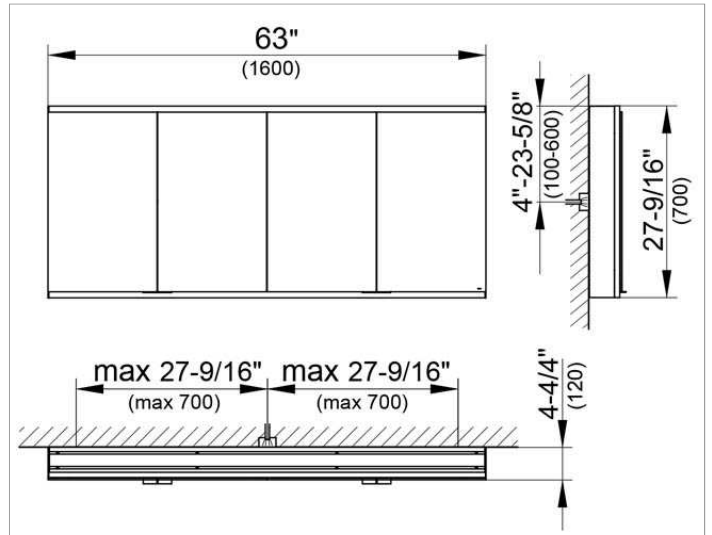

Royal Modular 2.0
800411160005000 Mirror cabinet

PRODUCT

DRAWING

EEK: A++, A+, A,

SURFACE

silver anodized

DIMENSION

62,99 x 27,56 x 4,72 "