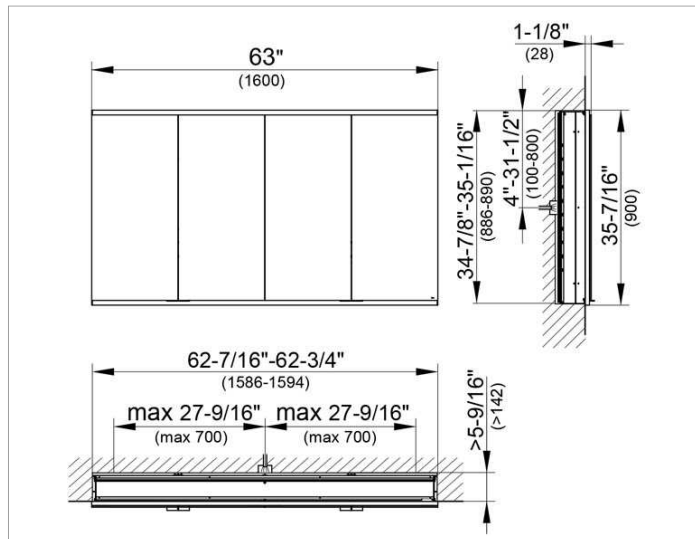

Royal Modular 2.0
800410161105500 Mirror cabinet

PRODUCT

DRAWING

EEK: A++, A+, A ,

SURFACE

silver anodized

DIMENSION

62,99 x 35,43 x 6,3 "