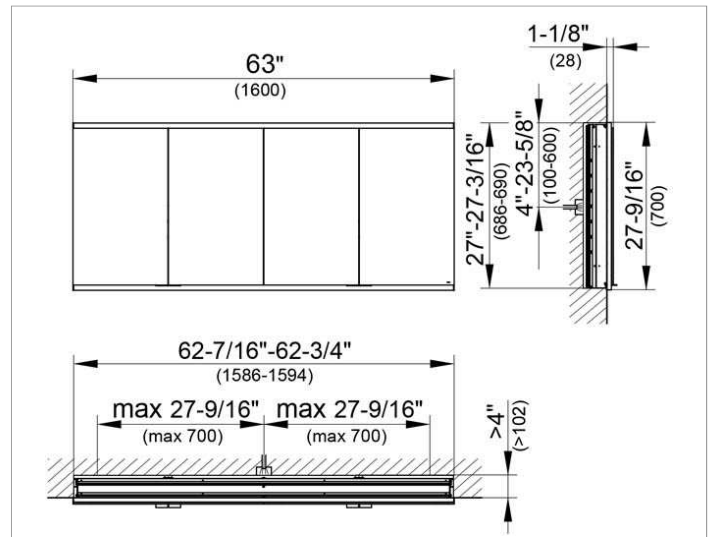

Royal Modular 2.0
800410160005400 Mirror cabinet

PRODUCT

DRAWING

EEK: A++, A+, A ,

SURFACE

silver anodized

DIMENSION

62,99 x 27,56 x 4,72 "