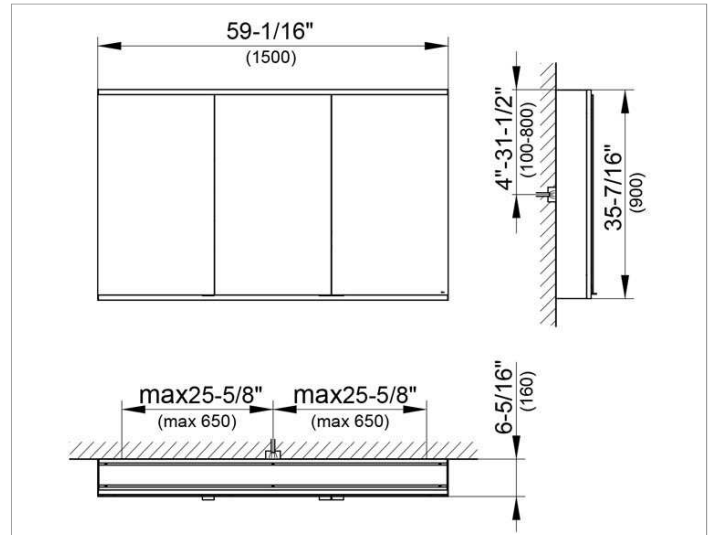

Royal Modular 2.0
800311151105000 Mirror cabinet

PRODUCT

DRAWING

EEK: A++, A+, A ,

SURFACE

silver anodized

DIMENSION

59,06 x 35,43 x 6,3 "