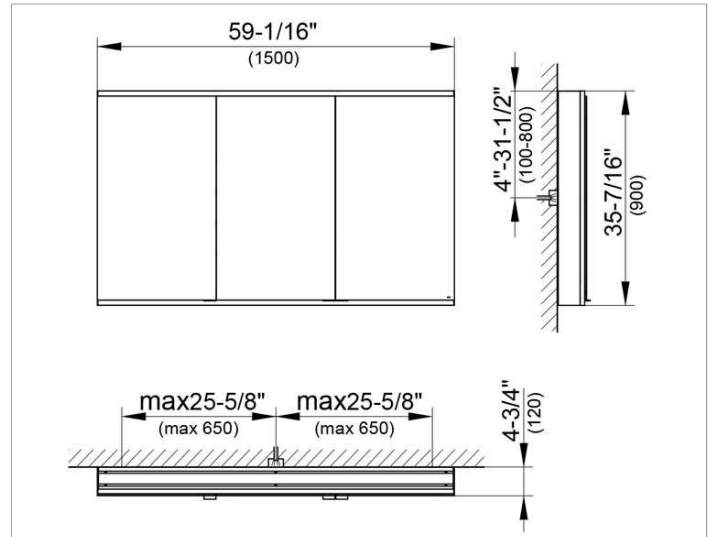

Royal Modular 2.0
800311151005200 Mirror cabinet

PRODUCT

DRAWING

EEK: A++, A+, A ,

SURFACE

silver anodized

DIMENSION

59,06 x 35,43 x 4,72 "