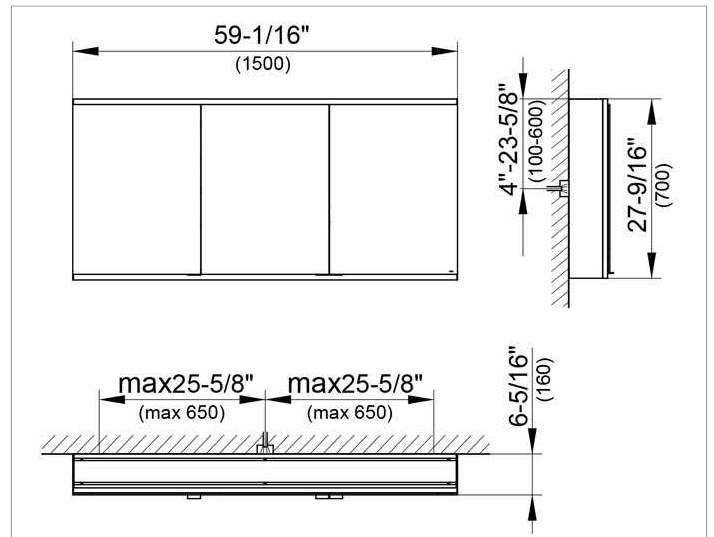

Royal Modular 2.0
800311150105000 Mirror cabinet

PRODUCT

DRAWING

EEK: A++, A+, A ,

SURFACE

silver anodized

DIMENSION

59,06 x 27,56 x 6,3 "