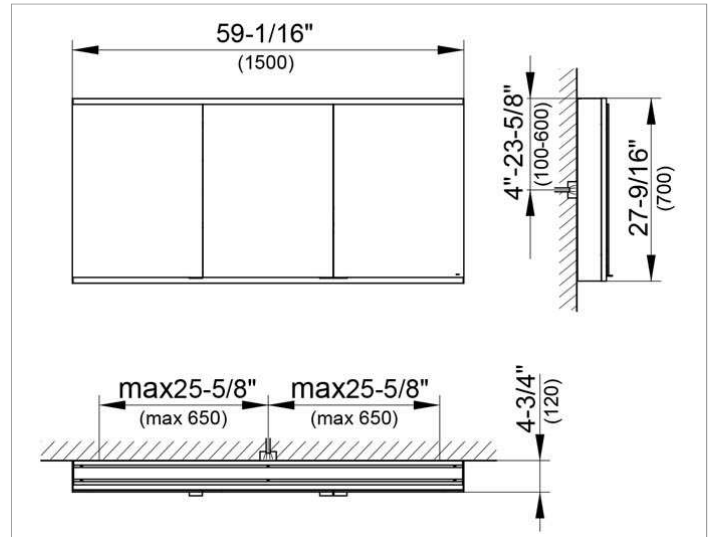

Royal Modular 2.0
800311150005300 Mirror cabinet

PRODUCT

DRAWING

EEK: A++, A+, A ,

SURFACE

silver anodized

DIMENSION

59,06 x 27,56 x 4,72 "