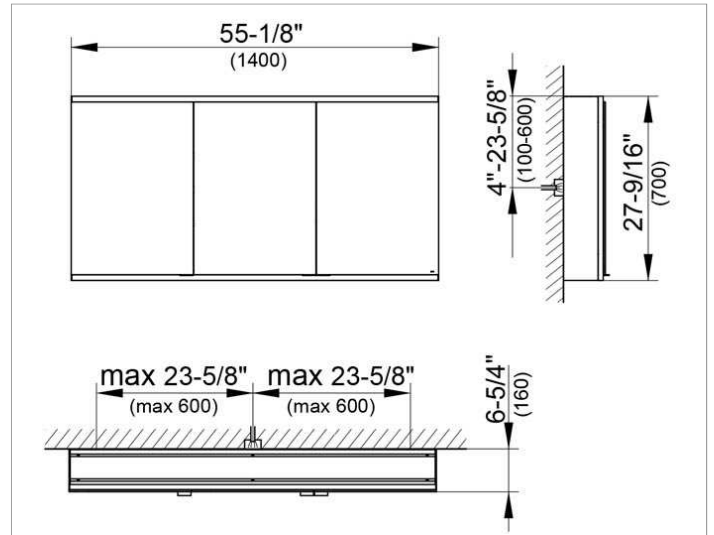

Royal Modular 2.0
800311140105300 Mirror cabinet

PRODUCT

DRAWING

EEK: A++, A+, A ,

SURFACE

silver anodized

DIMENSION

55,12 x 27,56 x 6,3 "